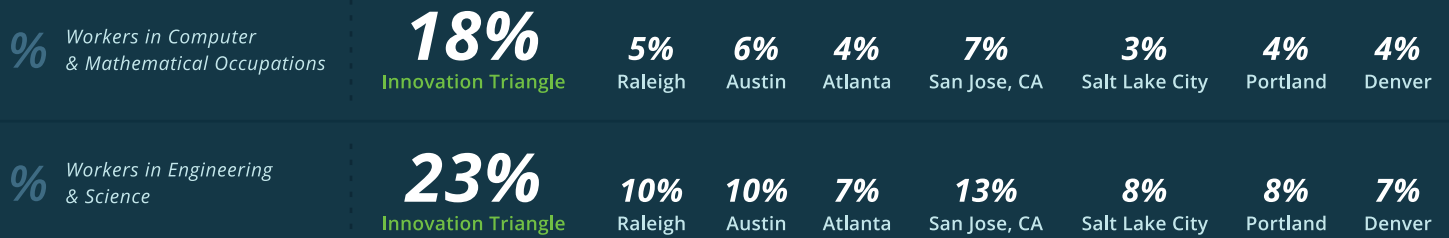

INTERACTIVE MEDIA CLUSTER SNAPSHOT

| | | | | |
|---|--|---|---|---|
| <p>62%</p> <p>Education BA or higher</p> | <p>56,000</p> <p>Software Workers</p> | <p>99,100</p> <p>Information, Communication & Technology Labor Force</p> | <p>400+</p> <p>Companies state-wide Including 40+ companies working in virtual and augmented reality field</p> | <p>\$21.4</p> <p>Billion in revenue state-wide supporting over 94,000 jobs</p> |
|---|--|---|---|---|

% of Workers in Computer, Math, and Engineering Occupations

Interactive Media Talent Pipeline

- ▶ University of Washington
Paul Allen School of
Computer Science & Engineering

500 Yearly Graduates
- ▶ DigiPen